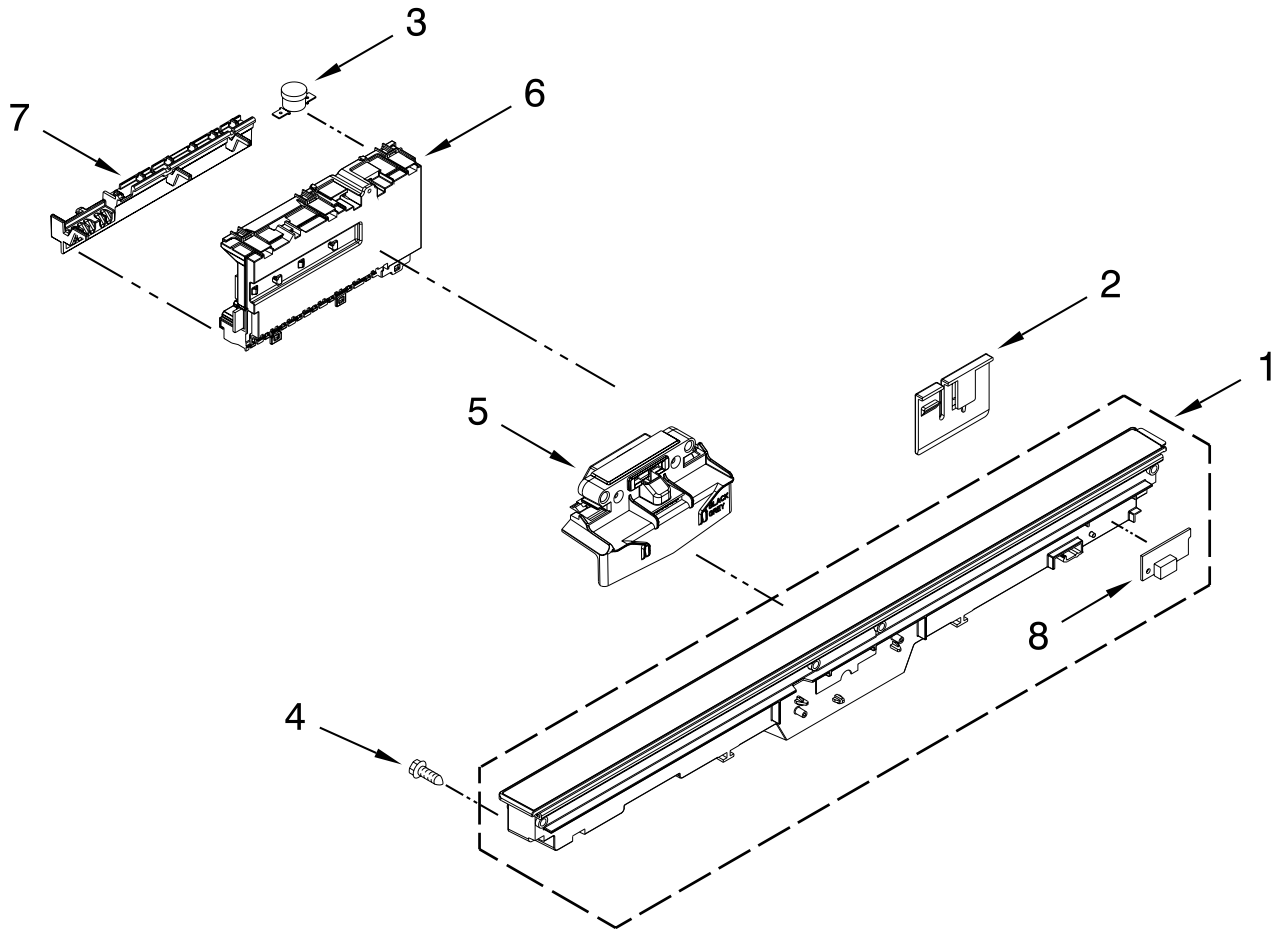

# CONTROL PANEL AND LATCH PARTS

For Models: KUDE48FXBL0, KUDE48FXWH0, KUDE48FXSS0

(Black)

(White)

(Stainless)

Illus. No.	Part No.	DESCRIPTION
1		Console Assembly
	W10195788	Black
	W10195791	White
	W10195795	Stainless
2	W10195237	Clip, Control
3	W10195528	Bi-Metal
4	3369051	Screw
5	W10195093	Latch Assembly (Includes Switch)
6	W10195343	Control, Electronic
7	W10194937	Brace, Connector
8	W10195836	Light, Status